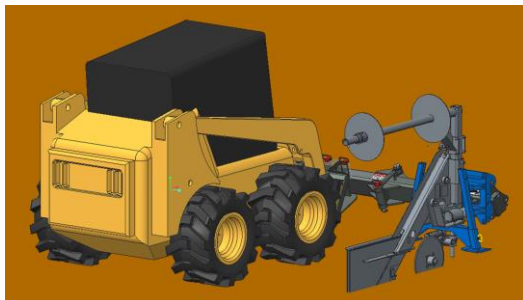

The World Leader in Attachment Innovation

www.sidetool.com

SideTool Silt Fence Installer for Skid Steers

SideTool Silt Fence Installer for the Skid Steer Loader

- Fits any skid Steer
- Universal Quick-Attach
- Highly efficient and durable!
- Attaches in seconds
- No additional power needed

The World Leader in Attachment Innovation

www.sidetool.com

SideTool Silt Fence Installer for Skid Steers

SideTool Silt Fence Installer was awarded 2012 *Equipment Today's* Top 50 Products of the Year!

SideTool is recognized as the industry leader in attachment innovation. Providing a fresh new look at contractor solutions that increase efficiency and safety. The SideTool Advantage continues to provide product solutions that give today's contractor a competitive edge.

SideTool Skid Steer Coupler (patent pending)

The 5-position, mirroring SideTool Skid Steer Coupler enables SideTool attachments to be placed on all skid steer brands worldwide utilizing the coupler's quick attach plate.

SideTool Silt Fence Installer Specifications

Height	30 in	(76 cm)
Length	68 in	(173 cm)
Width	76 in	(193 cm)
Weight	640 lbs	(290 kg)