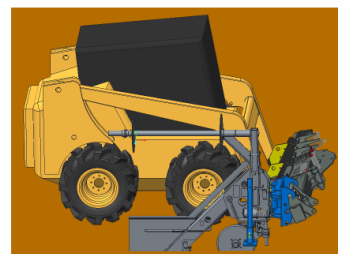

The World Leader in Attachment Innovation

www.sidetool.com

SideTool Silt Fence Installer for Skid Steers

SideTool Silt Fence Installer for the Skid Steer Loader

- Fits any skid Steer
- Universal Quick-Attach
- Highly efficient and durable!
- Attaches in seconds
- No additional power needed

The World Leader in Attachment Innovation

www.sidetool.com

SideTool Silt Fence Installer for Skid Steers

SideTool Silt Fence Installer was awarded 2012 *Equipment Today's* Top 50 Products of the Year!

SideTool is recognized as the industry leader in attachment innovation. Providing a fresh new look at contractor solutions that increase efficiency and safety. The SideTool Advantage continues to provide product solutions that give today's contractor a competitive edge.

SideTool Skid Steer Coupler (patent pending)

The 5-position, mirroring SideTool Skid Steer Coupler enables SideTool attachments to be placed on all skid steer brands worldwide utilizing the coupler's quick attach plate.

- Tools to the side increase efficiency and safety while reducing time and cost
- Easy install – takes just seconds

Skid Steer (SSL) Coupler Specifications

Height	19 in	(48 cm)
Width	37 in	(94 cm)
Length	61 in	(155 cm)
Weight	900 lbs.	(408 kg)