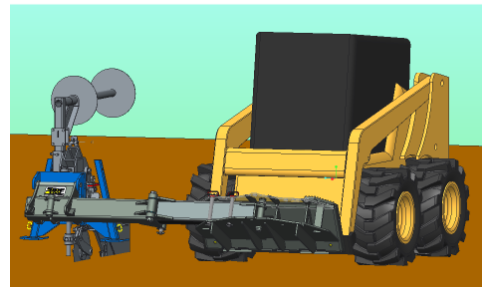

The World Leader in Attachment Innovation

www.sidetool.com

SideTool Silt Fence Installer for Skid Steers

SideTool Silt Fence Installer for the Skid Steer Loader

- Fits any skid Steer
- Universal Quick-Attach
- Highly efficient and durable!
- Attaches in seconds
- No additional power needed

The World Leader in Attachment Innovation

www.sidetool.com

SideTool Silt Fence Installer for Skid Steers

SideTool Silt Fence Installer was awarded 2012 *Equipment Today's* Top 50 Products of the Year!

SideTool is recognized as the industry leader in attachment innovation. Providing a fresh new look at contractor solutions that increase efficiency and safety. The SideTool Advantage continues to provide product solutions that give today's contractor a competitive edge.

SideTool Skid Steer Coupler (patent pending)

The 5-position, mirroring SideTool Skid Steer Coupler enables SideTool attachments to be placed on all skid steer brands worldwide utilizing the coupler's quick attach plate.

- Tools to the side increase efficiency and safety while reducing time and cost
- Easy install – takes just seconds

Skid Steer (SSL) Coupler Specifications

Height	19 in	(48 cm)
Width	37 in	(94 cm)
Length	61 in	(155 cm)
Weight	900 lbs.	(408 kg)