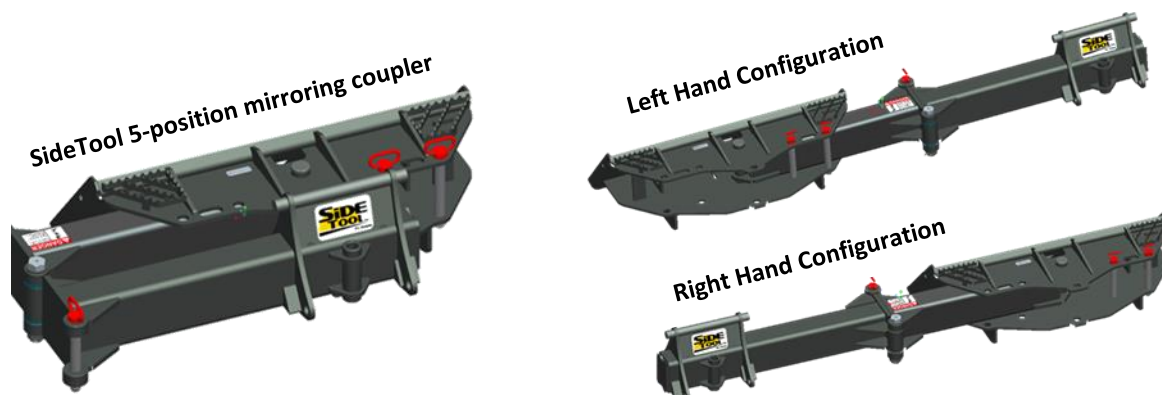

The World Leader in Attachment Innovation

www.sidetool.com

SideTool Silt Fence Installer for Skid Steers

SideTool Silt Fence Installer for the Skid Steer Loader

- Fits any skid Steer
- Universal Quick-Attach
- Highly efficient and durable!
- Attaches in seconds
- No additional power needed

The World Leader in Attachment Innovation

www.sidetool.com

SideTool Silt Fence Installer for Skid Steers

SideTool Silt Fence Installer was awarded 2012 *Equipment Today's* Top 50 Products of the Year!

SideTool is recognized as the industry leader in attachment innovation. Providing a fresh new look at contractor solutions that increase efficiency and safety. The SideTool Advantage continues to provide product solutions that give today's contractor a competitive edge.

SideTool Skid Steer Coupler (patent pending)

The 5-position, mirroring SideTool Skid Steer Coupler enables SideTool attachments to be placed on all skid steer brands worldwide utilizing the coupler's quick attach plate.

- Tools to the side increase efficiency and safety while reducing time and cost
- Easy install – takes just seconds

Skid Steer (SSL) Coupler Specifications

Height	19 in	(48 cm)
Width	37 in	(94 cm)
Length	61 in	(155 cm)
Weight	900 lbs.	(408 kg)